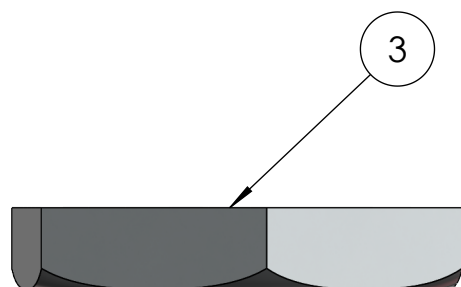

M2:1

Material Delrin	Material Code:	Surface: white	Item Nr.: ABLAUF
Designer: Aaron G.	Date: 17.01.2019	File:	Sheet: 1/1
 RAFFEINER		Item: Ablauf Plastik	Confidential: Property of Raffainer GmbH, Naturns, Italy. Not to be handed over to, copied or used by third party. Two- or three dimensional reproduction of contents to be authorized by Raffainer GmbH