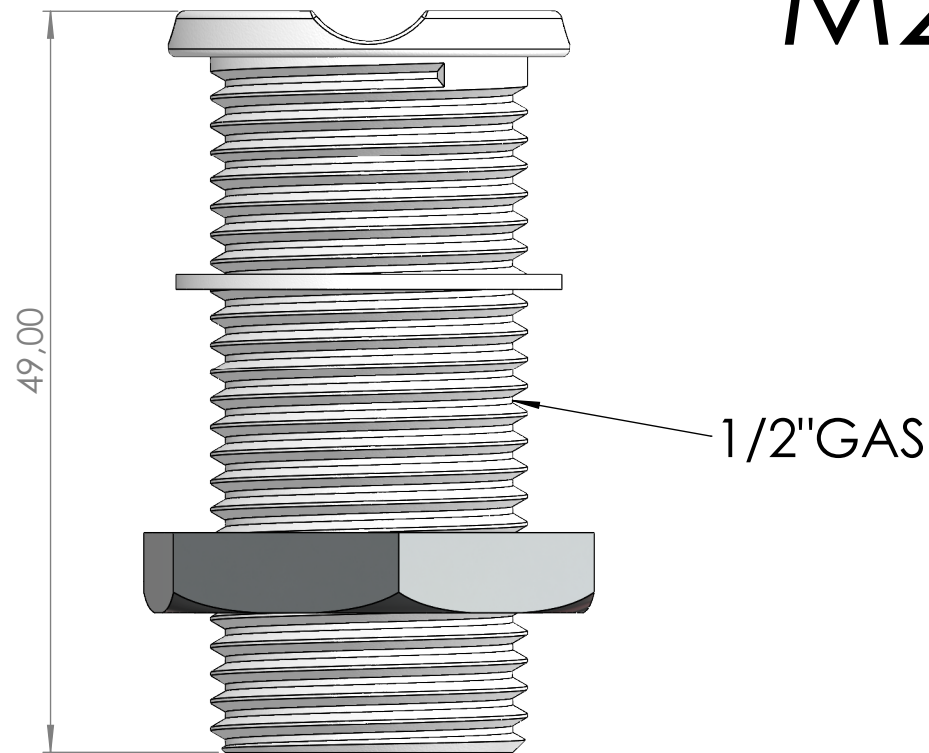

M2:1

Material Delrin	Material Code:	Surface: white	Item Nr.: ABLAUF
Designer: Aaron G.	Date: 17.01.2019	File:	Sheet: 1/1
 RAFFEINER		Item: Ablauf Plastik	Confidential: Property of Raffainer GmbH, Naturns, Italy. Not to be handed over to, copied or used by third party. Two- or three dimensional reproduction of contents to be authorized by Raffainer GmbH