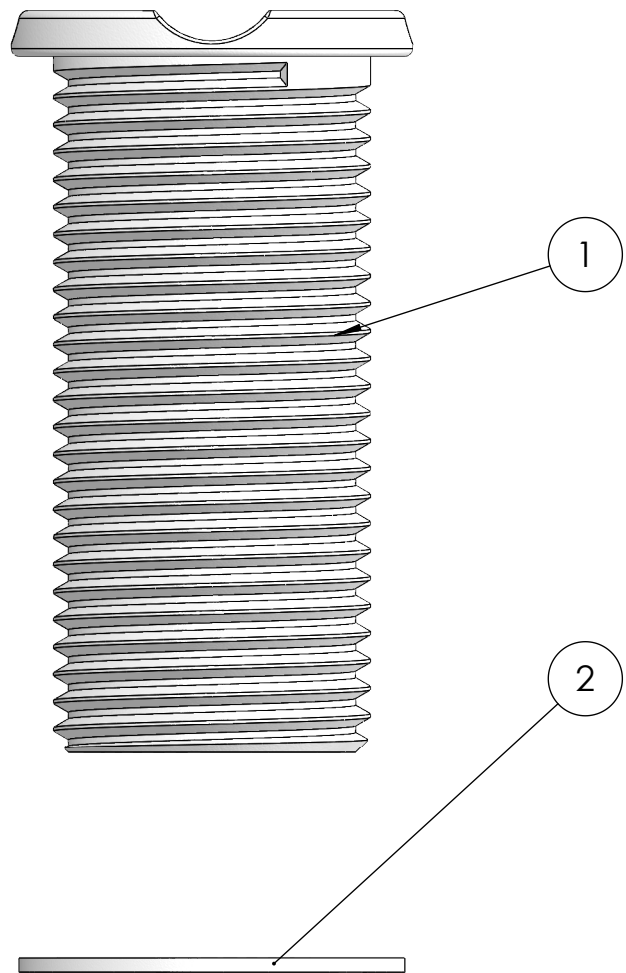

M2:1

Material Delrin	Material Code:	Surface: white	Item Nr.: ABLAUF
Designer: Aaron G.	Date: 17.01.2019	File:	Sheet: 1/1
 RAFFEINER		Item: Ablauf Plastik	Confidential: Property of Raffainer GmbH, Naturns, Italy. Not to be handed over to, copied or used by third party. Two- or three dimensional reproduction of contents to be authorized by Raffainer GmbH