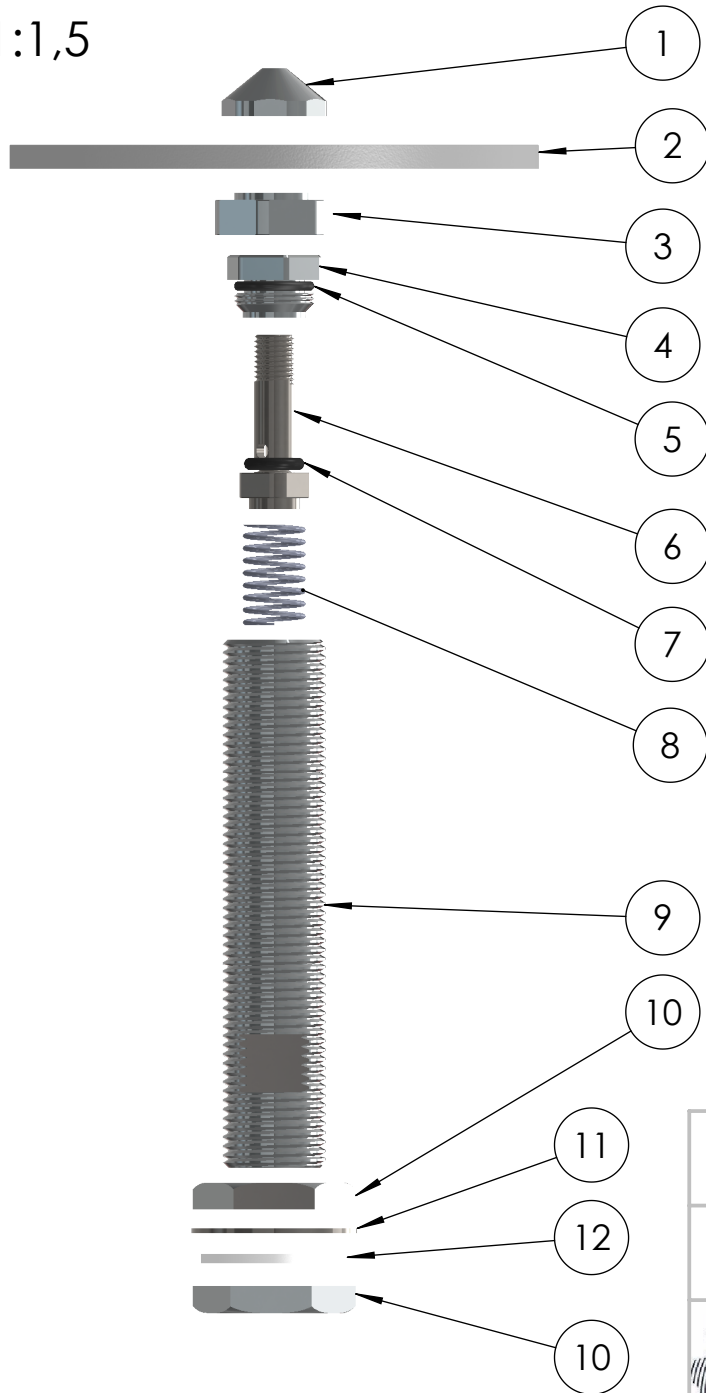

M1:1,5

Material brass	Material Code: 2.0402	Surface: nickel plated	Item Nr.: GLDBRAU
Designer: Aaron G.	Date: 17.01.2019	File:	Sheet: 1/1
 RAFFEINER		Item:	Confidential: Property of Raffiner GmbH, Naturns, Italy. Not to be handed over to, copied or used by third party. Two- or three dimensional reproduction of contents to be authorized by Raffiner GmbH
		Gläserdusche Brau	