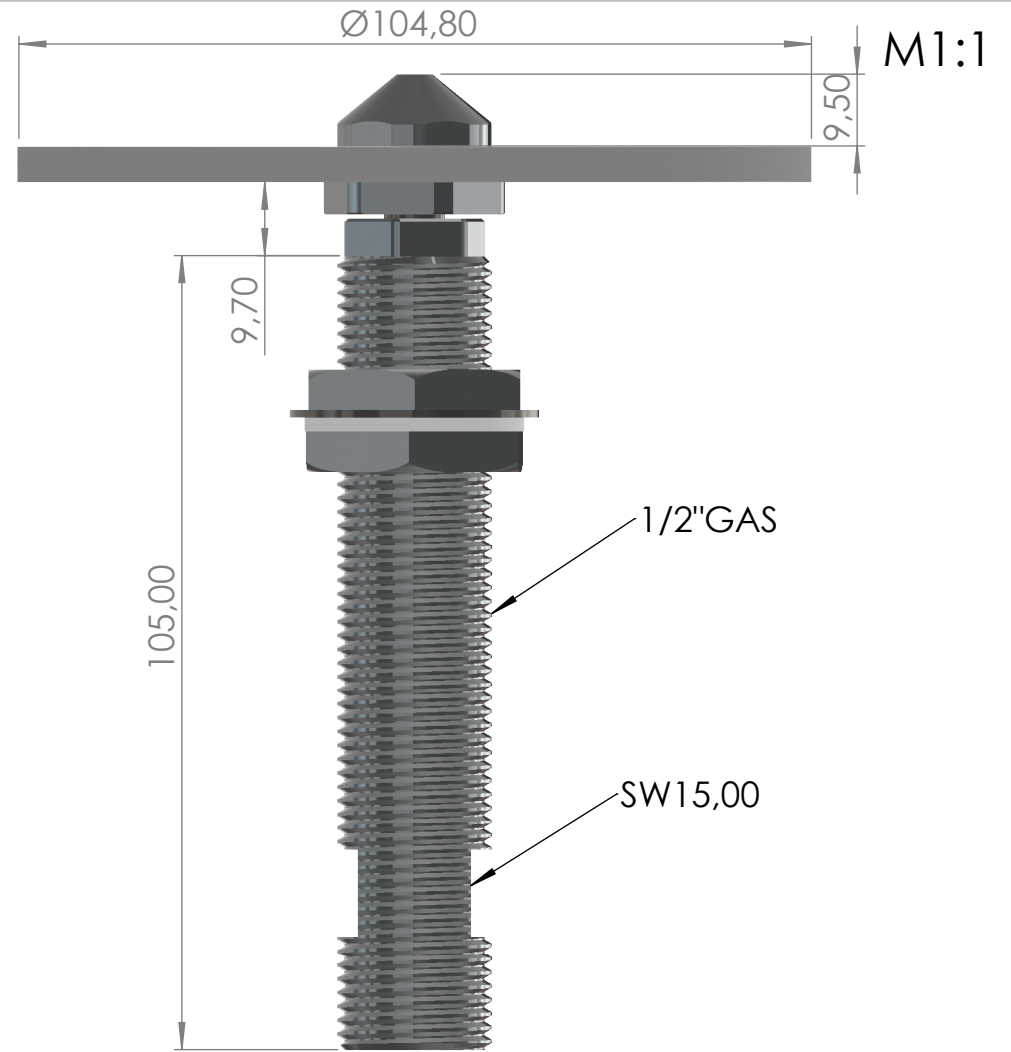

M1:1,5

Material brass	Material Code: 2.0402	Surface: nickel plated	Item Nr.: GLDBRAU
Designer: Aaron G.	Date: 17.01.2019	File:	Sheet: 1/1
 RAFFEINER		Item:	Confidential: Property of Raffiner GmbH, Naturns, Italy. Not to be handed over to, copied or used by third party. Two- or three dimensional reproduction of contents to be authorized by Raffiner GmbH
		Gläserdusche Brau	