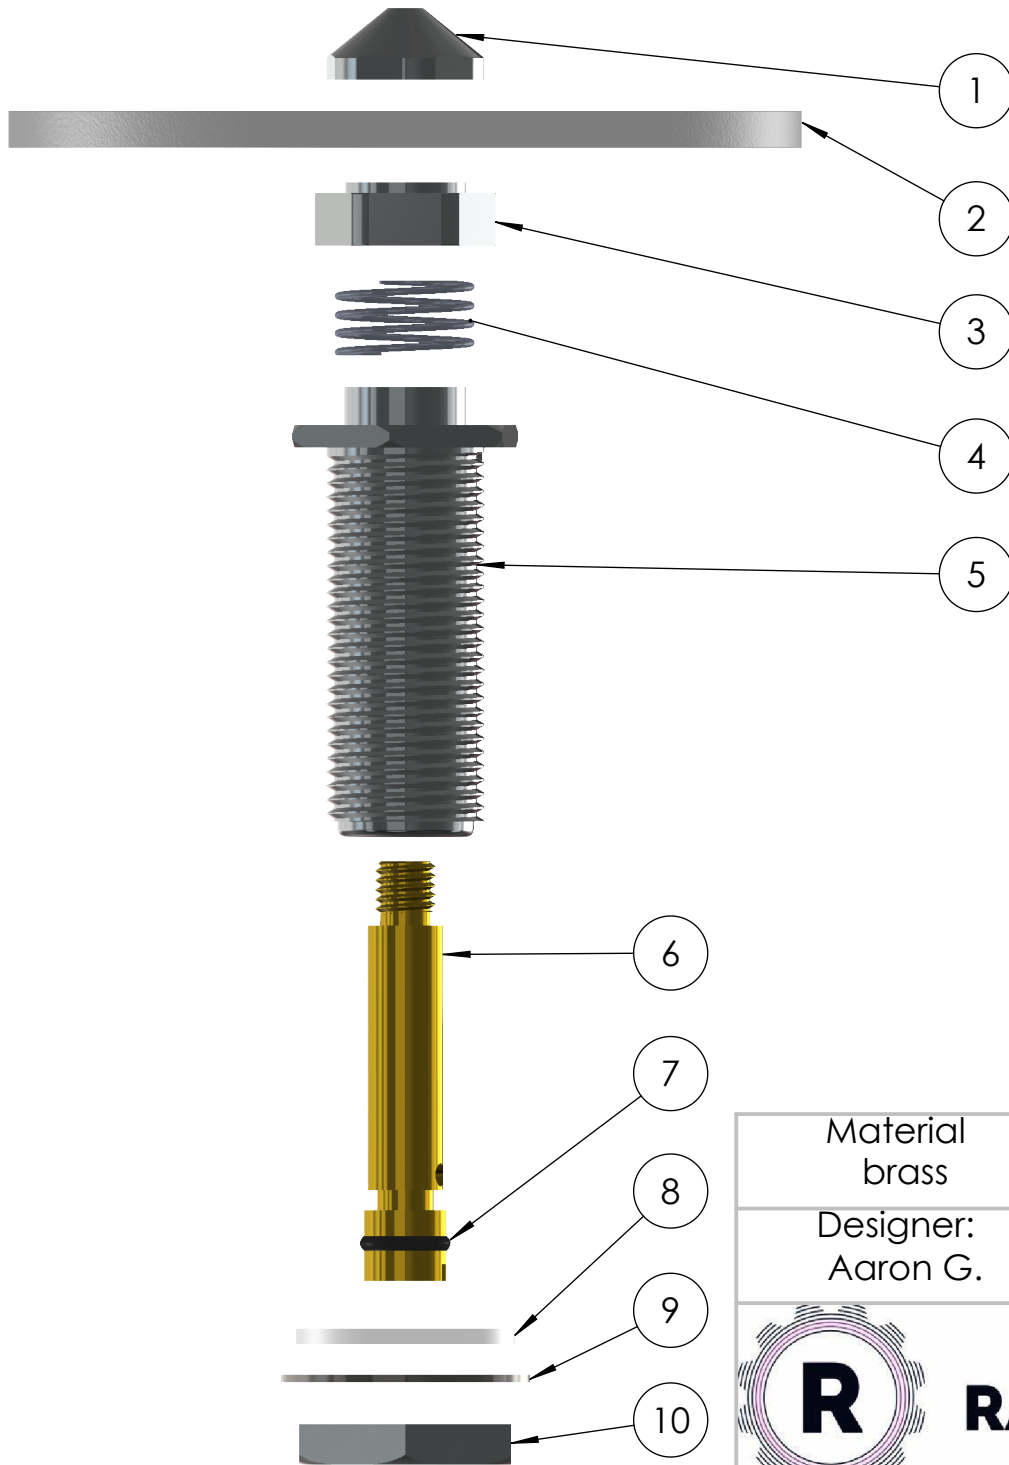

M1:1

Material brass	Material Code: 2.0402	Surface: nickel plated	Item Nr.: GLDSTDMS
Designer: Aaron G.	Date: 17.01.2019	File:	Sheet: 1/1
 RAFFEINER		Item: Gläserdusche Standart Messing	
		<small>Confidential: Property of Raffiner GmbH, Naturns, Italy. Not to be handed over to, copied or used by third party. Two- or three dimensional reproduction of contents to be authorized by Raffiner GmbH</small>	