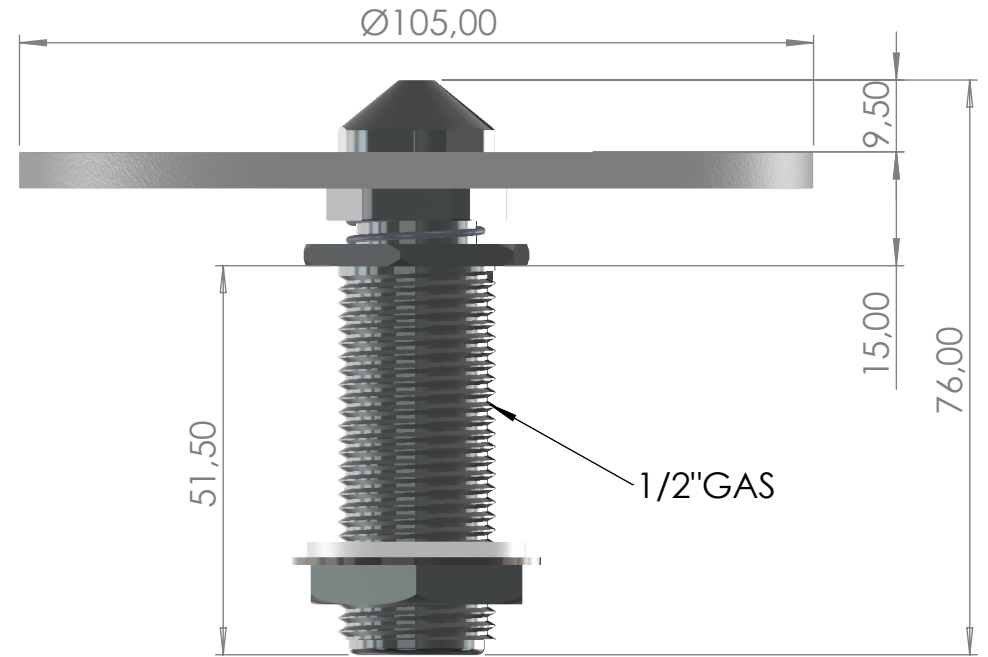

M1:1

Material brass	Material Code: 2.0402	Surface: nickel plated	Item Nr.: GLDSTDMS
Designer: Aaron G.	Date: 17.01.2019	File:	Sheet: 1/1
 RAFFEINER		Item: Gläserdusche Standart Messing	
		<small>Confidential: Property of Raffiner GmbH, Naturns, Italy. Not to be handed over to, copied or used by third party. Two- or three dimensional reproduction of contents to be authorized by Raffiner GmbH</small>	