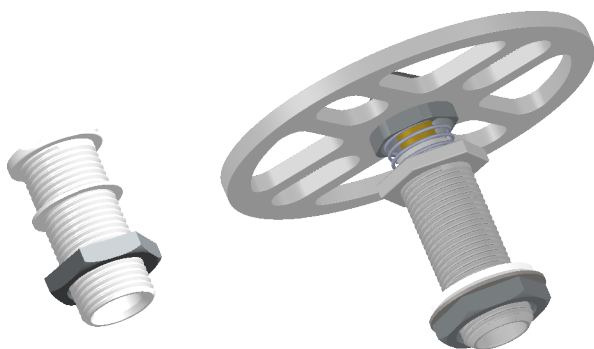

Ø114,00

Material AISI 304	Material Code: 1.4301	Surface: bright	Item Nr.: 100x22AUF_GLD_S
Designer: Aaron G.	Date: 10.12.2018	File:	Sheet: 1/1
 <b>RAFFEINER</b>		Item: 100x22 Aufbau Gläserdusche seitlich	Confidential: Property of Raffainer GmbH, Naturns, Italy. Not to be handed over to, copied or used by third party. Two- or three dimensional reproduction of contents to be authorized by Raffainer GmbH